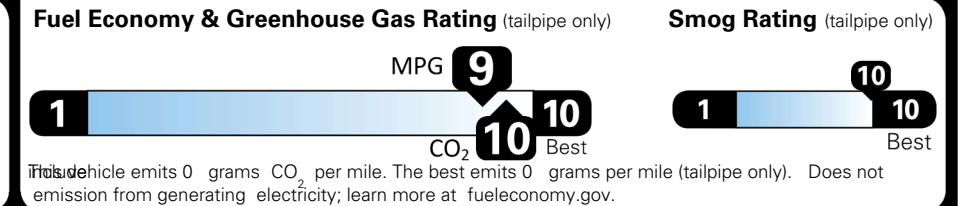

EPA DOT Fuel Economy and Environment

Electric Vehicle

You save \$3,250
 in fuel costs over 5 years compared to the average new vehicle.

Annual fuel cost \$1,050

Actual results will vary for many reasons, including driving conditions and how you drive and maintain your vehicle. The average new vehicle gets 29 MPG and costs \$8,500 to fuel over 5 years. Cost estimates are based on 15,000 miles per year at \$0.17 per kW-hr. MPGe is miles per gasoline gallon equivalent. Vehicle emissions are a significant cause of global warming and smog.