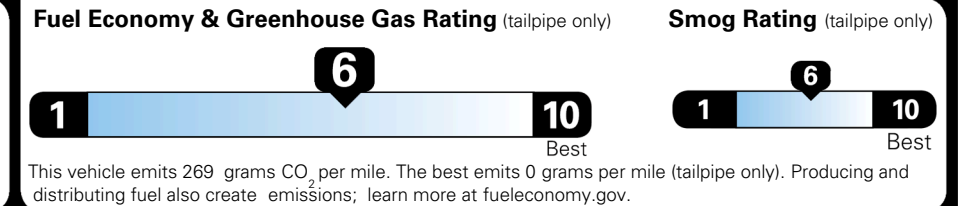

EPA DOT Fuel Economy and Environment

Gasoline Vehicle

You save \$1,000
 in fuel costs over 5 years compared to the average new vehicle.

Annual fuel cost \$1,500

Actual results will vary for many reasons, including driving conditions and how you drive and maintain your vehicle. The average new vehicle gets 29 MPG and costs \$8,500 to fuel over 5 years. Cost estimates are based on 15,000 miles per year at \$ 3.30 per gallon. MPGe is miles per gasoline gallon equivalent. Vehicle emissions are a significant cause of climate change and smog.