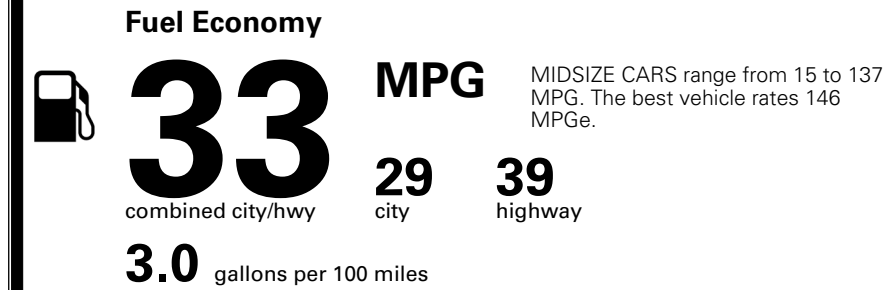

TOTAL MANUFACTURER'S SUGGESTED RETAIL PRICE ▶ \$ 25,735.00

TOTAL ADDITIONAL WEIGHT:

*Additional terms and conditions apply.
 **Kia Connect may be currently unavailable for some Model Year 2022 and newer vehicles sold or purchased in Massachusetts; please see owners.kia.com for more information.
 NOTE: When you purchase this vehicle, Kia America, Inc. collects personal information you provide to the dealership. For information on our collection and use of personal information and your rights, please see our Privacy Policy on www.kia.com.

EPA DOT Fuel Economy and Environment

Gasoline Vehicle

You save \$1,000
 in fuel costs over 5 years compared to the average new vehicle.

Annual fuel cost \$1,500

Actual results will vary for many reasons, including driving conditions and how you drive and maintain your vehicle. The average new vehicle gets 29 MPG and costs \$8,500 to fuel over 5 years. Cost estimates are based on 15,000 miles per year at \$ 3.30 per gallon. MPGe is miles per gasoline gallon equivalent. Vehicle emissions are a significant cause of climate change and smog.