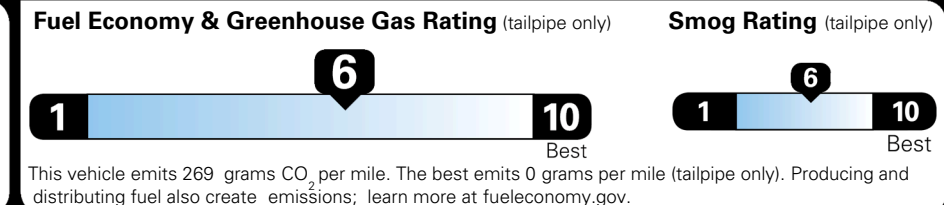

Included
 Included
 Included
 Included
 Included
 Included

ADDITIONAL INSTALLED EQUIPMENT:
 (In addition to or in place of standard features)
 Snow White Pearl Paint

\$395.00

MSRP INCLUDING OPTIONS \$ 23,785.00

INLAND FREIGHT AND HANDLING \$ 1,245.00

TOTAL MANUFACTURER'S SUGGESTED RETAIL PRICE ▶ \$ 25,030.00

TOTAL ADDITIONAL WEIGHT:

*Additional terms and conditions apply.
 **Kia Connect may be currently unavailable for some Model Year 2022 and newer vehicles sold or purchased in Massachusetts; please see owners.kia.com for more information.
 NOTE: When you purchase this vehicle, Kia America, Inc. collects personal information you provide to the dealership. For information on our collection and use of personal information and your rights, please see our Privacy Policy on www.kia.com.

EPA DOT Fuel Economy and Environment

Gasoline Vehicle

You save \$1,000
 in fuel costs over 5 years compared to the average new vehicle.

Annual fuel cost \$1,500

Actual results will vary for many reasons, including driving conditions and how you drive and maintain your vehicle. The average new vehicle gets 29 MPG and costs \$8,500 to fuel over 5 years. Cost estimates are based on 15,000 miles per year at \$ 3.30 per gallon. MPGe is miles per gasoline gallon equivalent. Vehicle emissions are a significant cause of climate change and smog.